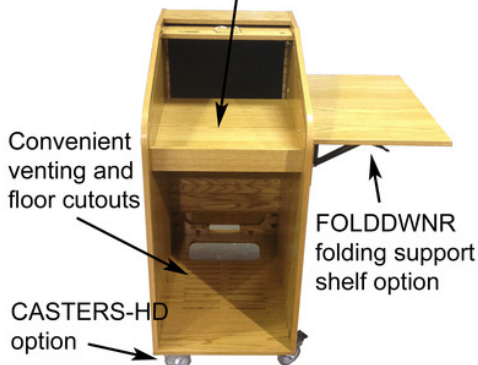

Take for instance this multi-desk work station created from two Inspire Standard's with the addition of a third Standard Rolltop for the center. A few options like our PASSTHRU and a vented side door for the left rack (this side

of the work center was in an area inaccessible from the back) creates a fantastic Audio/Video/Lighting Control center! Church members involved in the decision-making process will appreciate the Organization, Operability, Security and, of course, the Beauty of Fine Furniture an HSA Rolltop Desk or Desk System brings to their Sanctuary. And for Churches with more compact system needs, HSA has solutions such as our very popular PR Rolltop Rack Series. Available in many sizes and options, the PR Series provides the same great benefits and beautiful appearance as our larger desk systems. The PR is also a great add-on to existing installations for remote sub-mixing, monitor mix, remote mix positions and recording.

2 RollBases Missing From

PRMIXTOP option is an adjustable shelf in place of upper rack rails to hold new compact and digital mixing consoles

(photographed with included 16RU lower rack rail removed for clarity)